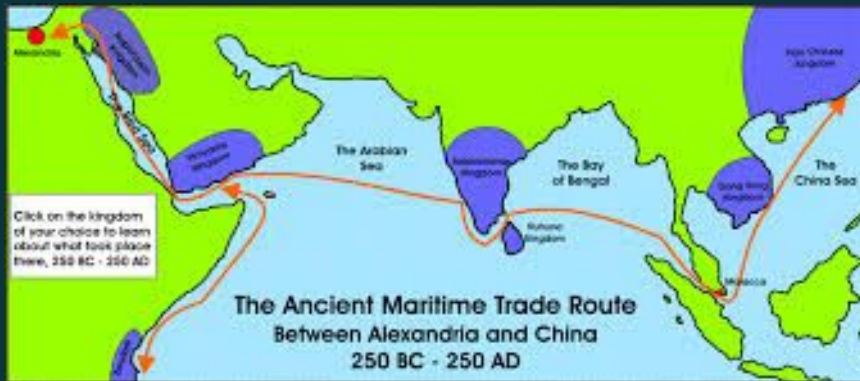

Visual Vocabulary

Ancient Egypt

DELTA

- A triangle shaped area of fertile land at the end of the Nile River.

□ **FERTILE FARMLAND = CROPS = \$**

□ **LOCATION OF MOST CITIES**

NILE RIVER

- The river where Egyptians settled
 - ***PROVIDED FERTILE SOIL, TRADE ROUTES, RESOURCES & TRANSPORTATION.***

Old Kingdom

A period of Egyptian history that lasted from 2700 BC - 2200 BC.

Middle Kingdom

A period of order and stability that lasted until about 1750.

New Kingdom

- The period during which Egypt reached the height of its power and glory.

MERCHANT

- People who trade goods with people from other civilizations
 - ***IN THE MIDDLE CLASS***
 - ***TRADE GOODS FOR THE PHARAOH***

TRADE ROUTES

- One trading path (seas, rivers, or roads) followed by merchants
 - ***ALLOWED EGYPT TO SELL & GET GOODS***